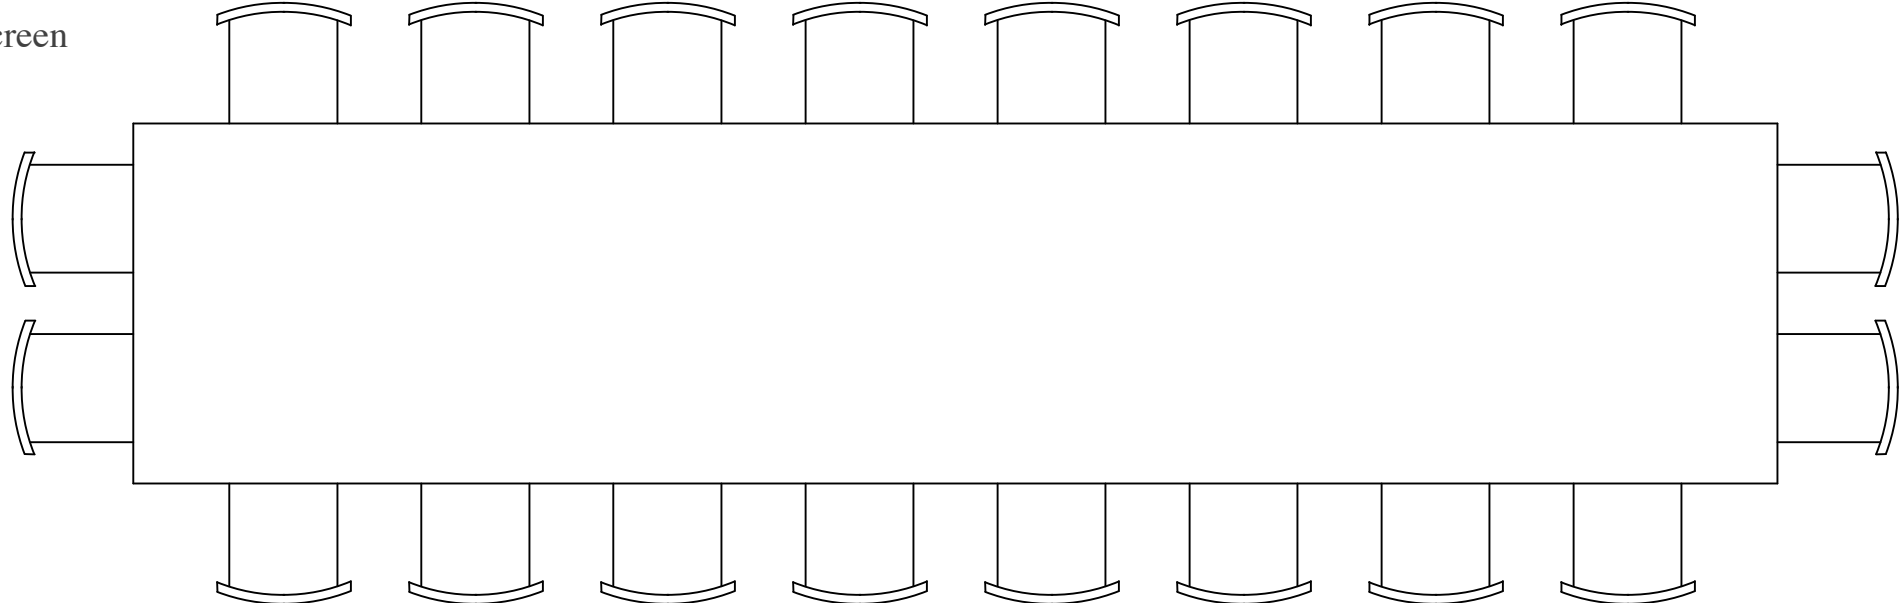

Munce Conference Room  
Archer Room 110

podium & computer terminal

A/V screen

refreshment tables