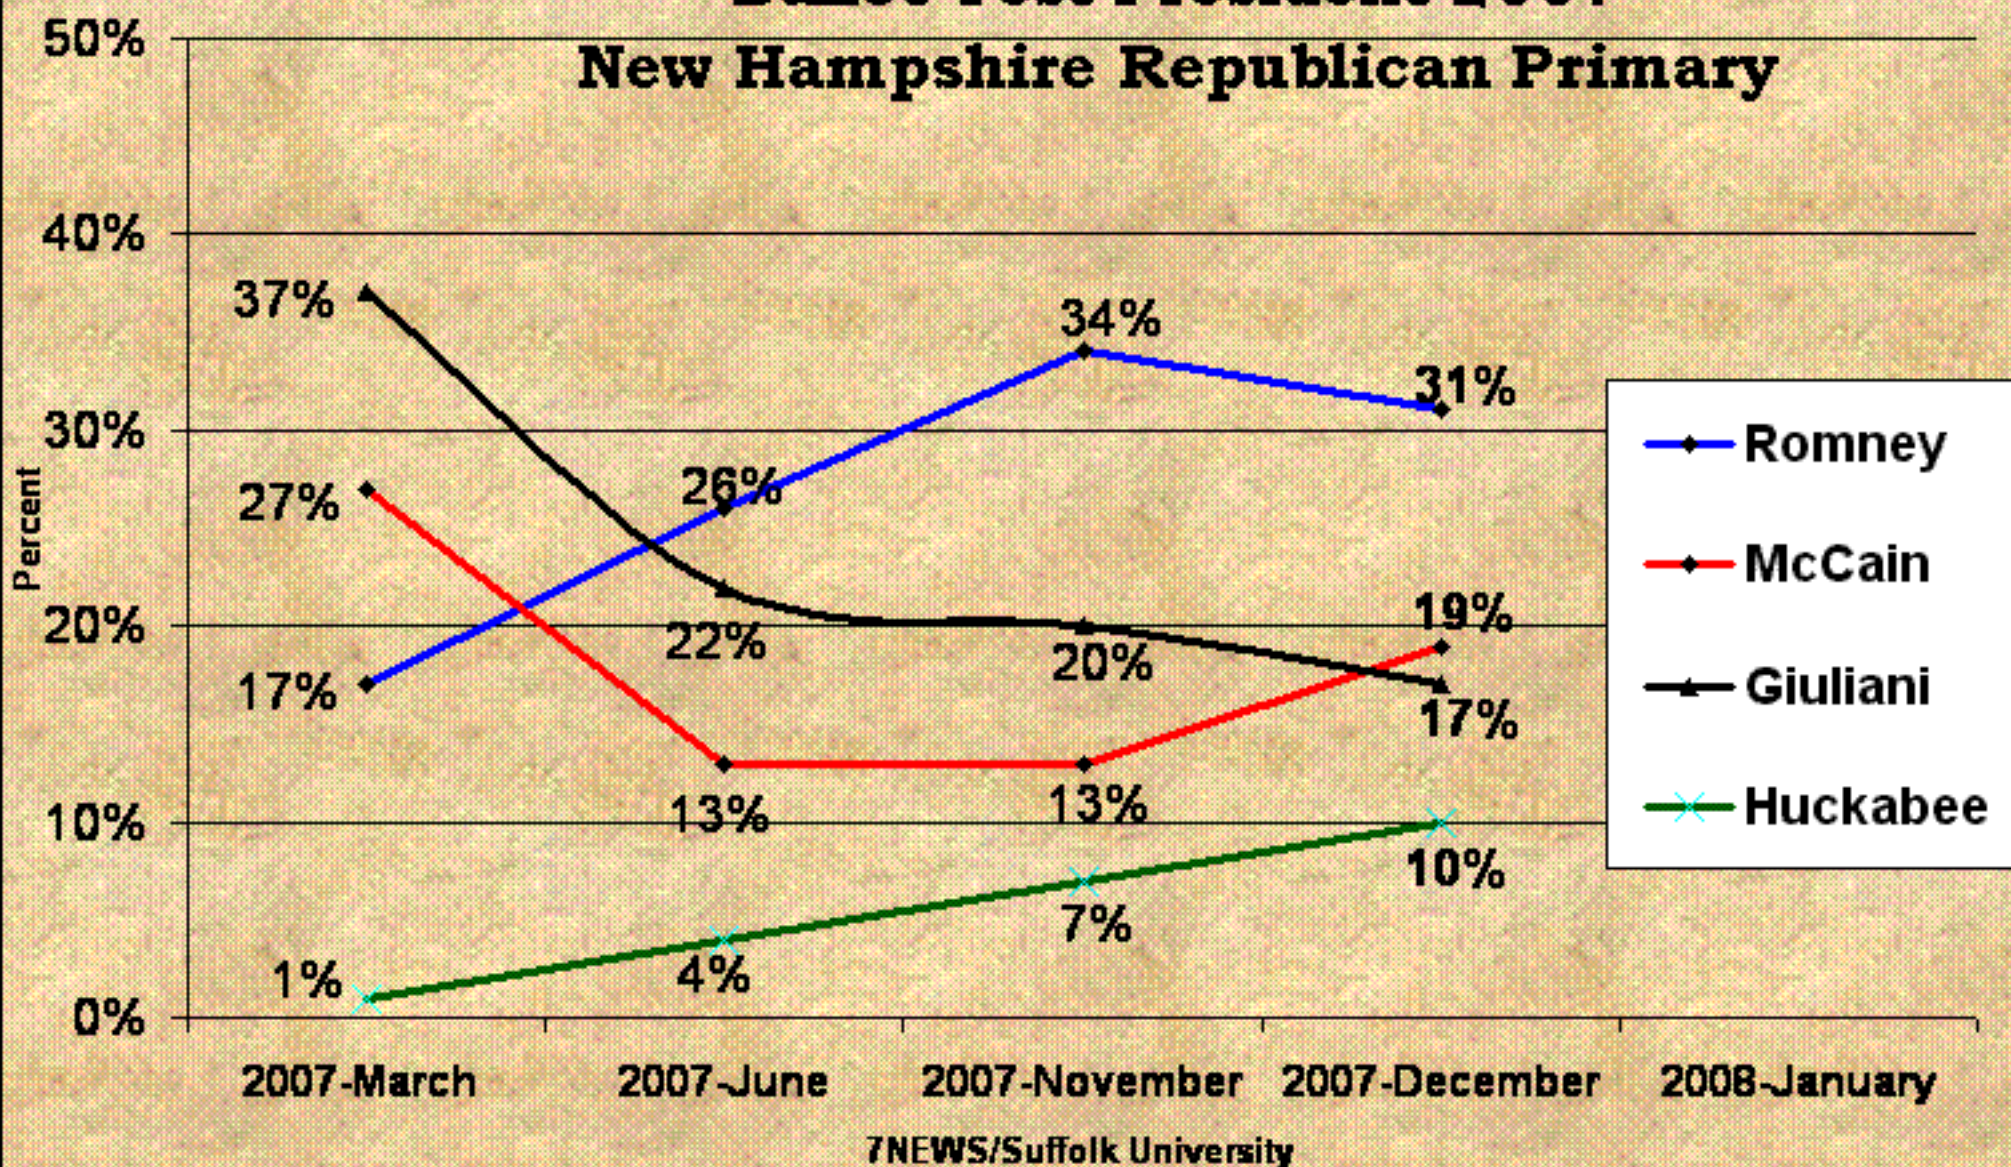

Ballot Test President 2007

New Hampshire Republican Primary

Ballot Test President 2007

New Hampshire Democratic Primary