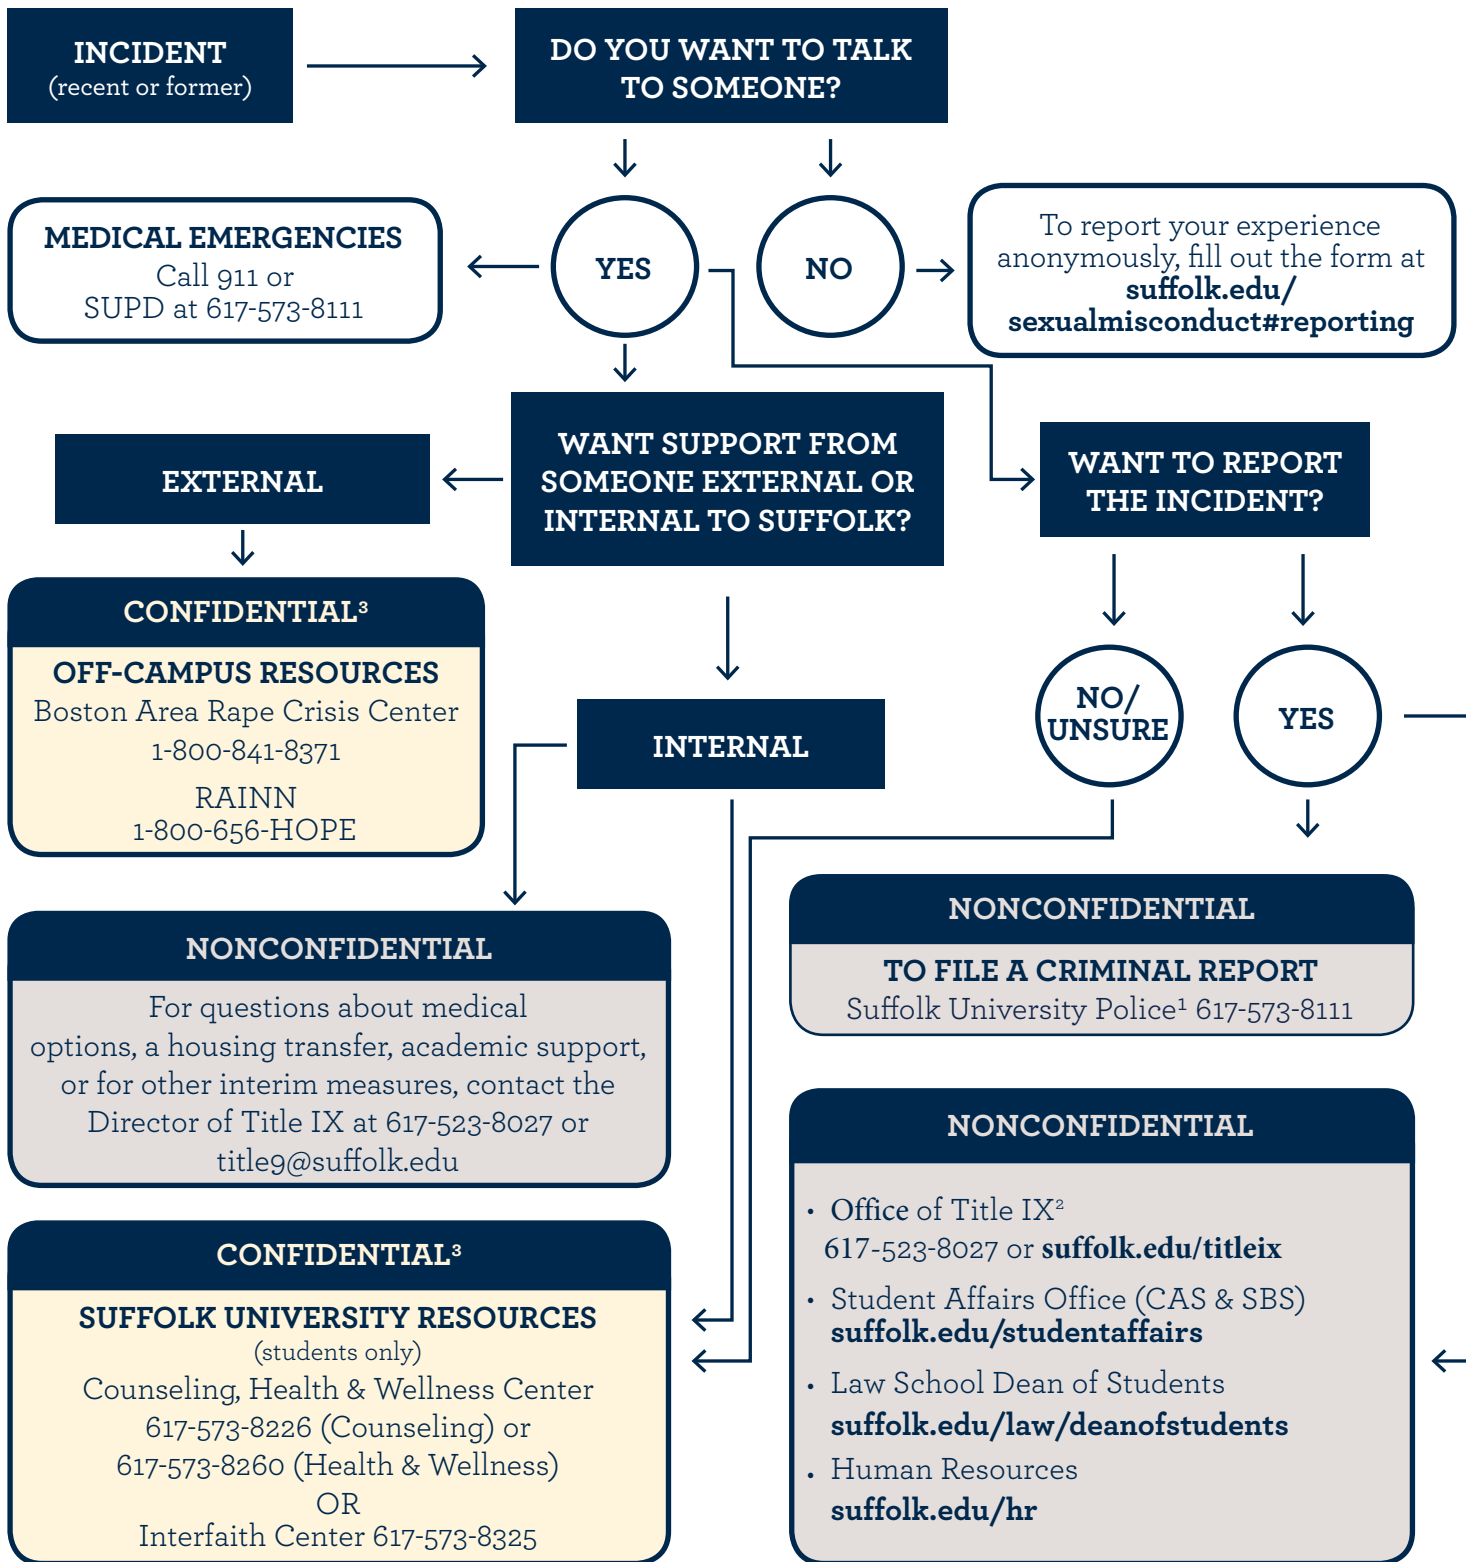

SUPPORT & REPORTING OPTIONS FOR SURVIVORS OF SEXUAL MISCONDUCT

IMPORTANT NOTES

¹ The Suffolk University Police Department will investigate incidents that occurred on campus property. Officers will help connect you with the appropriate police department for incidents that occurred off campus.

² The Director of Title IX can explain your reporting options (both formal and informal). Visit suffolk.edu/sexualmisconduct for the University's sexual misconduct policies and procedures, reporting process, and resources.

³ Confidential resources will not report any identifying information to the Director of Title IX.

**SUFFOLK
UNIVERSITY
BOSTON**