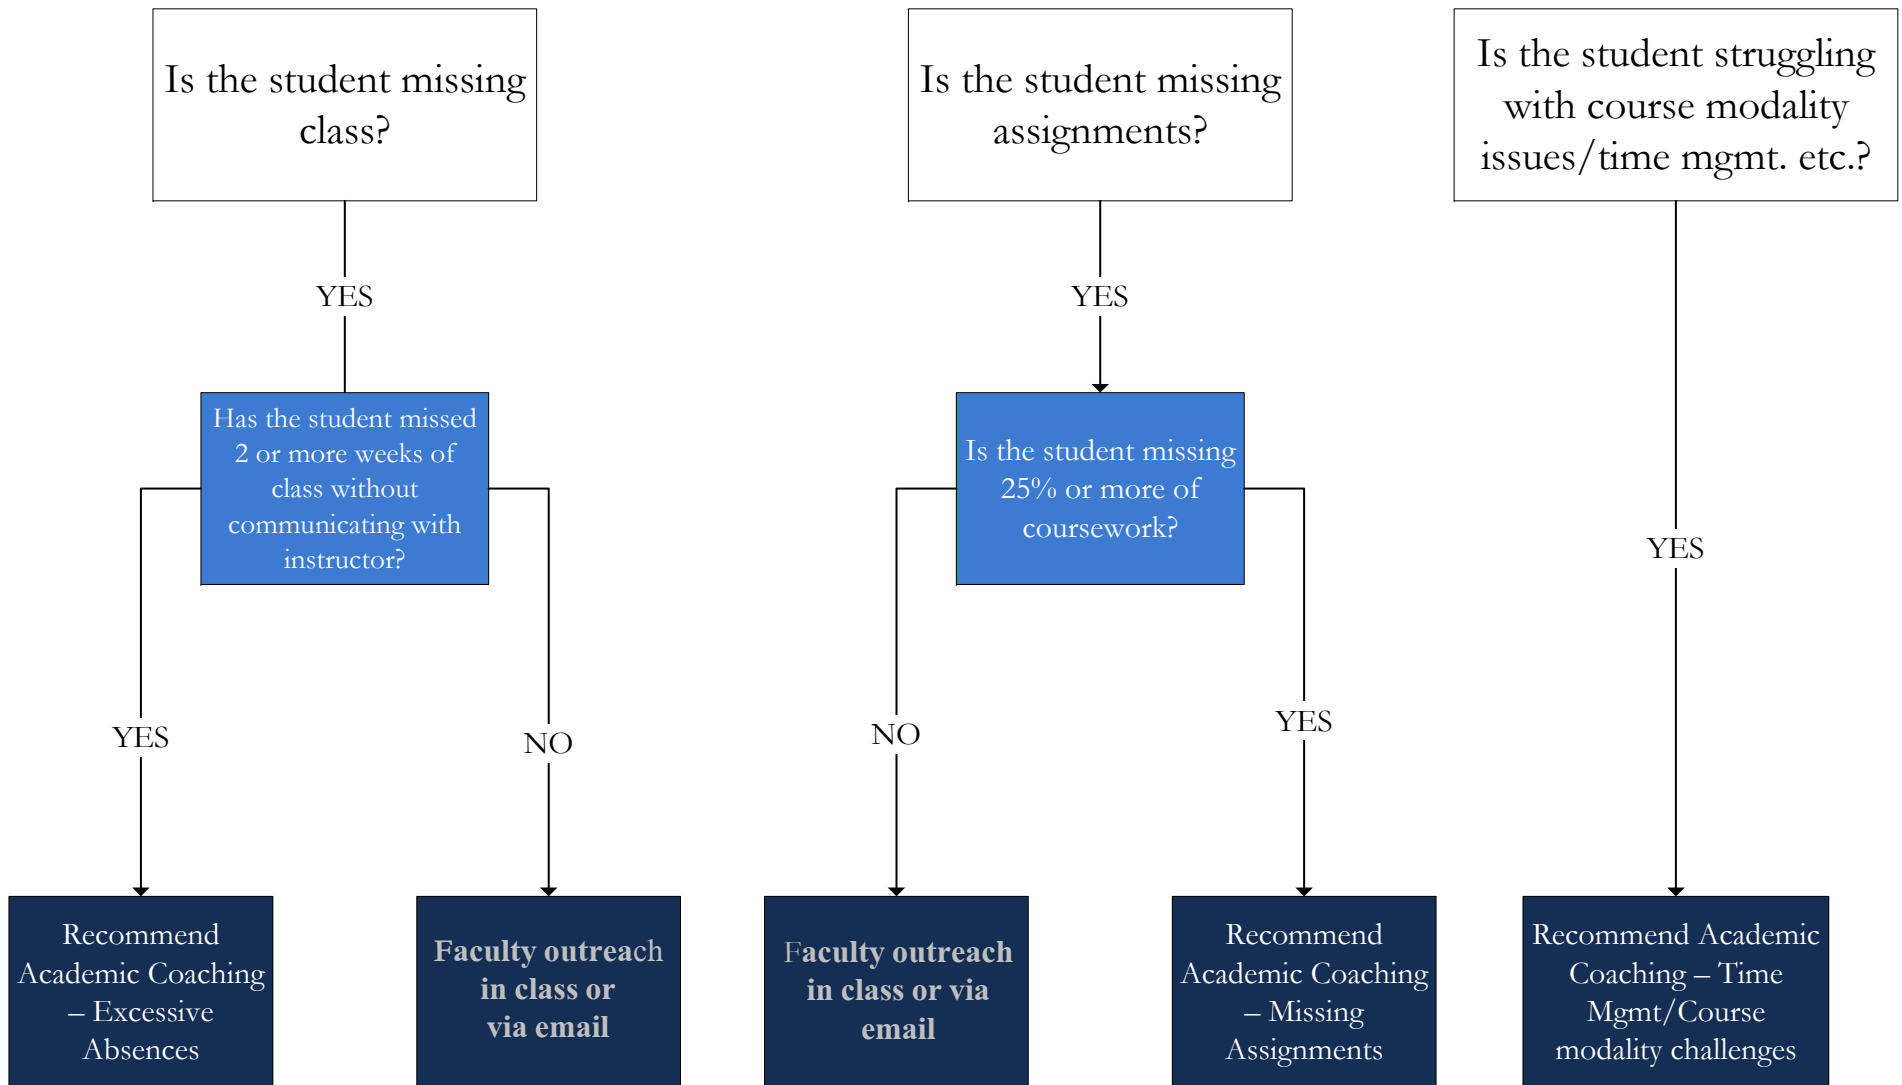

# Decision Tree for Early Alert

SUFFOLK  
UNIVERSITY  
BOSTON

Continue to remind students to use your office hours