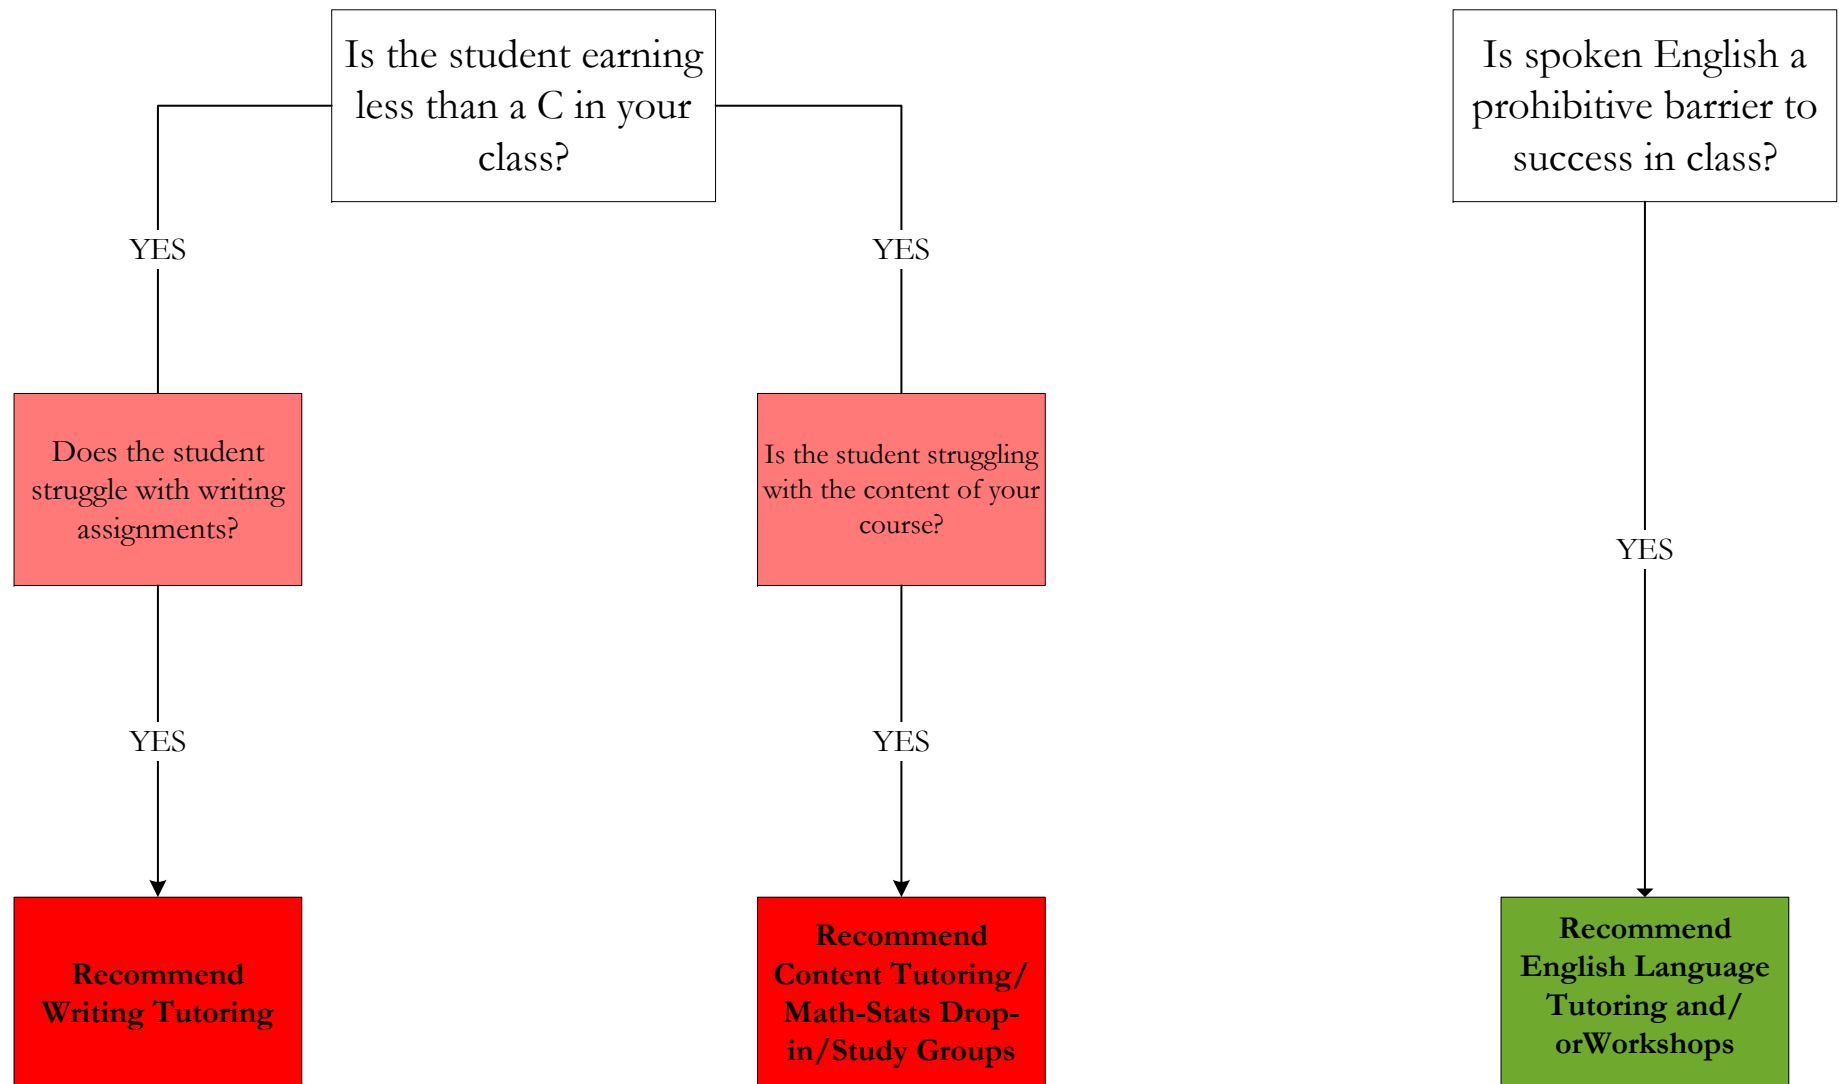

Decision Tree for Early Alert

SUFFOLK
UNIVERSITY
BOSTON

Continue to remind students to use your office hours

Please check the CLAS webpage for current tutoring offerings: