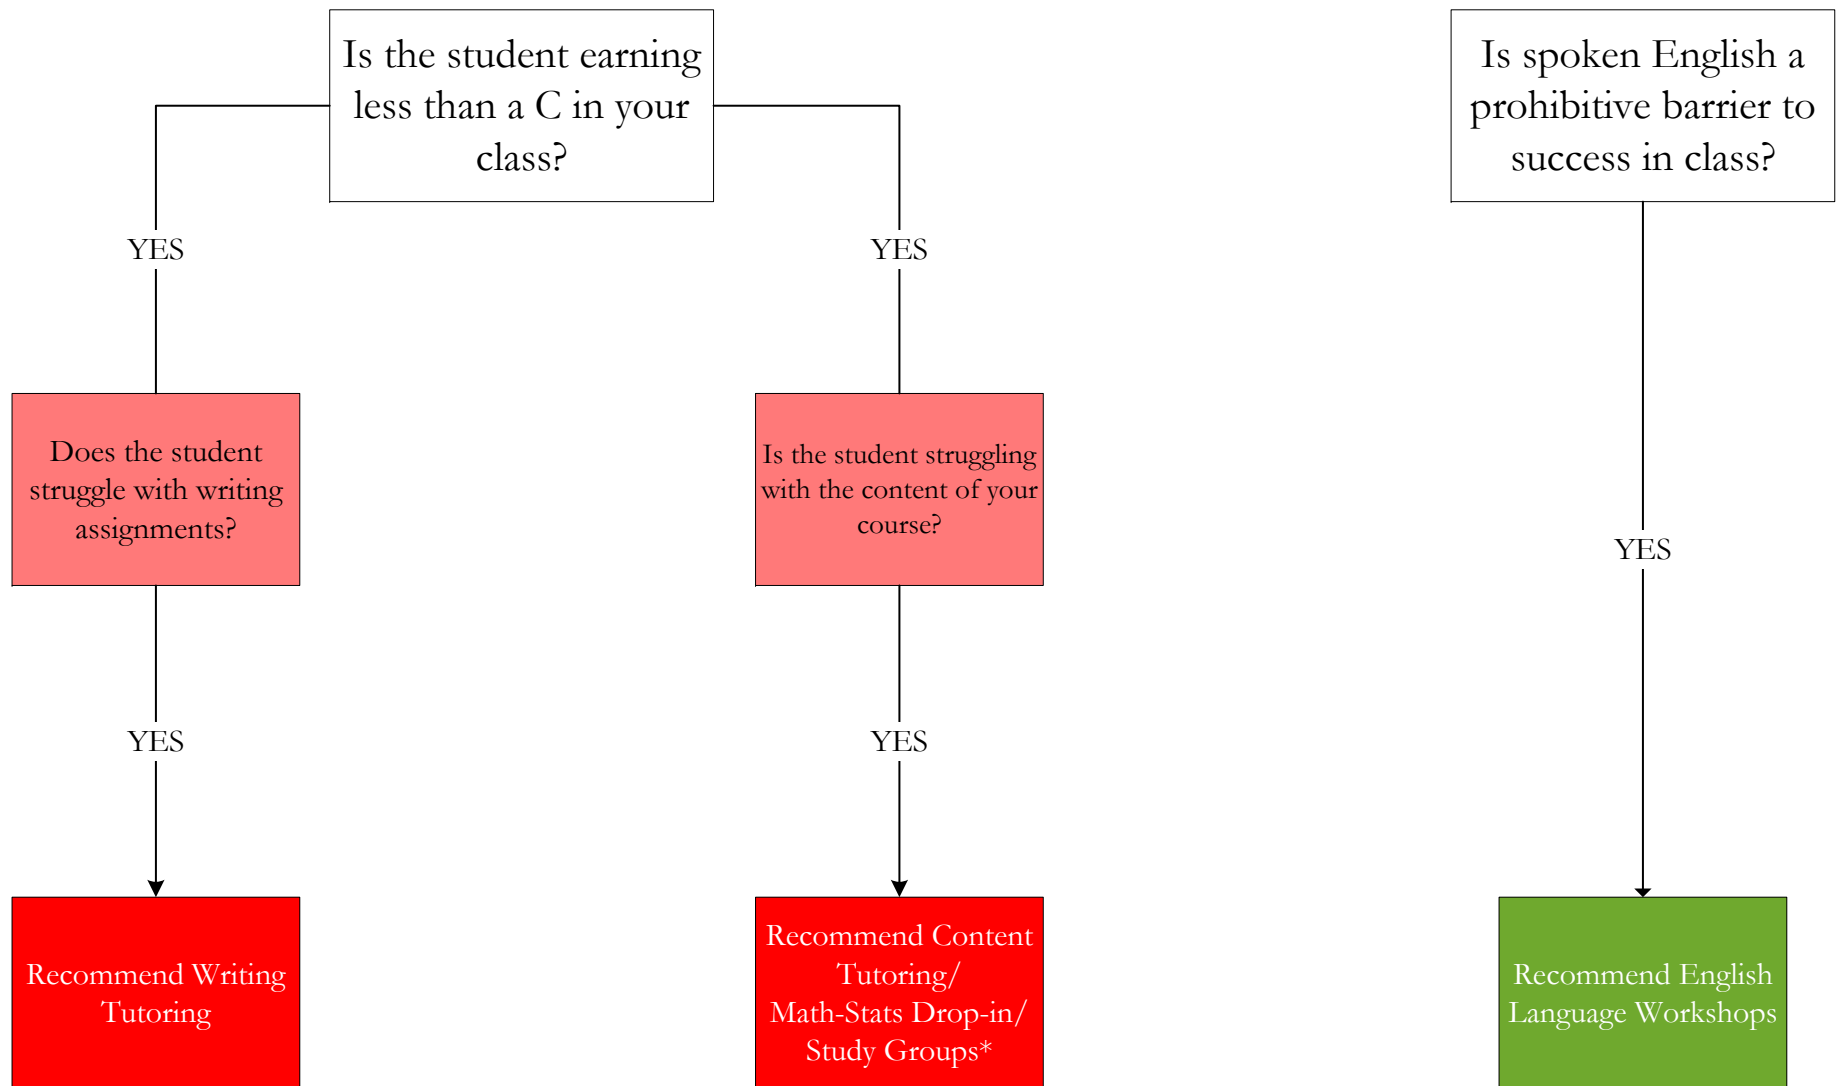

Decision Tree for Early Alert

SUFFOLK
UNIVERSITY
BOSTON

Continue to remind students to use your office hours

*Please check the CLAS webpage for current tutoring offerings:
<http://www.suffolk.edu/documents/Ballotti/current_CLAS_tutoring_courses.pdf>