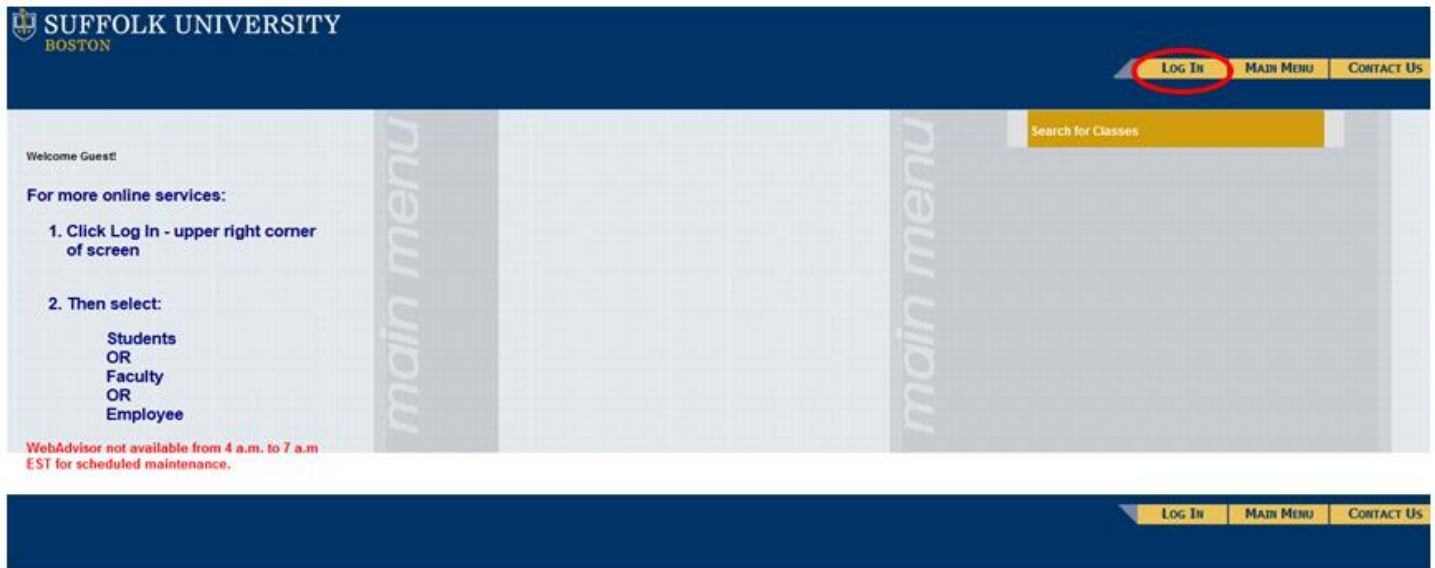

If you are looking to find your Math or English placements, please follow these instructions:

1. Log into WebAdvisor ([WebAdvisor homepage link](#)) with your Suffolk University username and password.