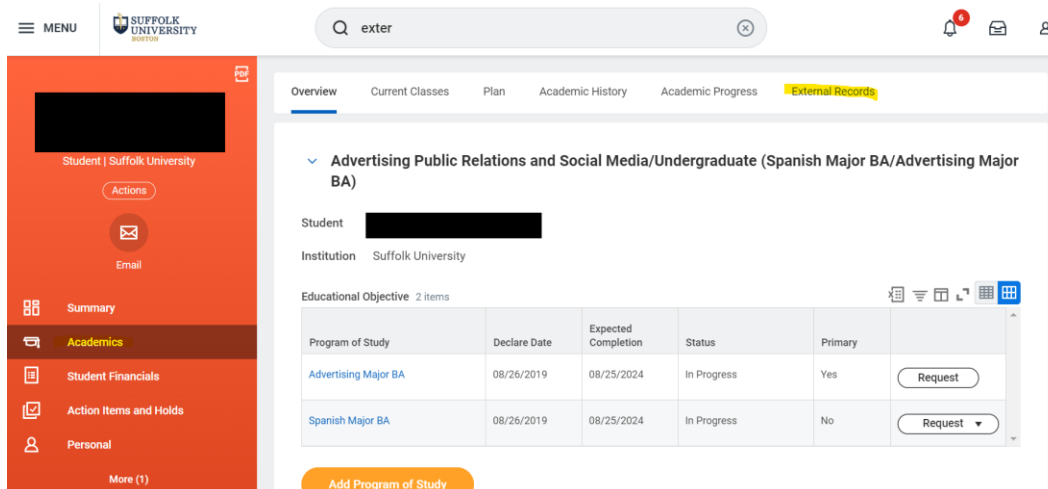

Description: This quick guide provides instruction on locating your Math Placement Score.

Applies to: Student

1. Log into [Workday](#).
2. On the right hand side, click on the person icon and click on View Profile.

3. Click on the Academics section and click on External Records.

- 4. You will be able see your Math Placement Exam(s) and any other education tests (if applicable) here.

Overview Current Classes Plan Academic History Academic Progress **External Records**