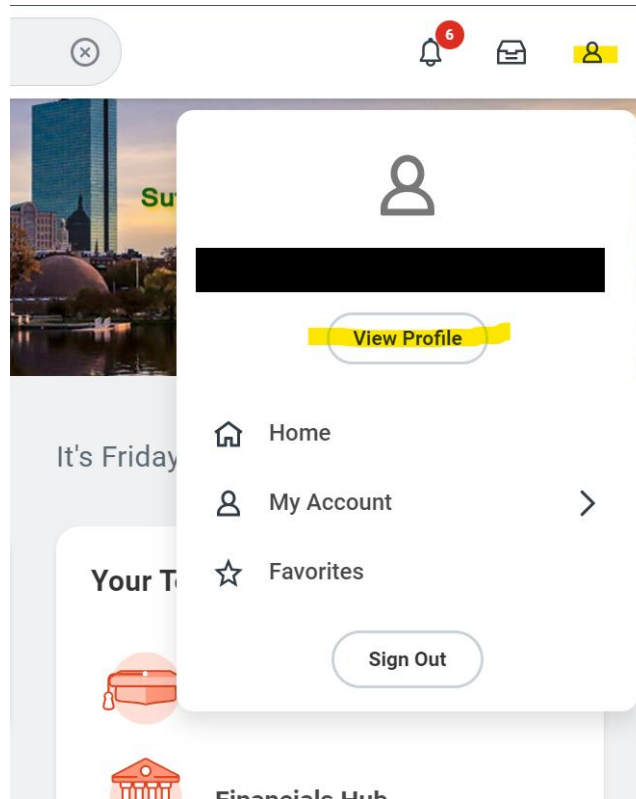

Description: This quick guide provides instruction on locating your Math Placement Score.

Applies to: Student

1. Log into [Workday](#).
2. On the right hand side, click on the person icon and click on View Profile.