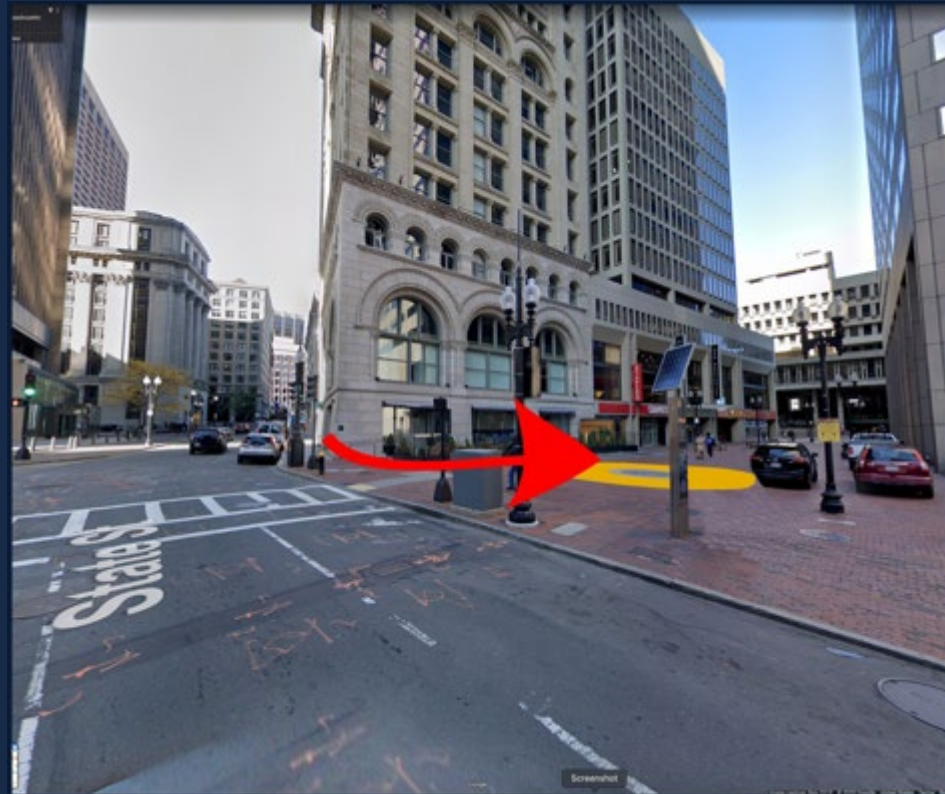

One Beacon Street, area outside of the classroom space

Assembly Area for 20 Somerset St

Roemer Plaza, on the south side of the building, outside the main entrance

Assembly Area for 73 Tremont St

One Beacon Street, area outside of the classroom space

Assembly Area for Ridgeway

The corner of Cambridge St & Temple St

Assembly Area for Sargent Hall

Bosworth St, at the corner with Chapman Place

Assembly Area for Sawyer

Roemer Plaza, on the south side of 20 Somerset St,
outside the main entrance

Assembly Area for 1 Court St.

Washington Mall Plaza

Assembly Area for Wyndham Hotel

Area out front of Flour Bakery & Cafe
209 Cambridge Street