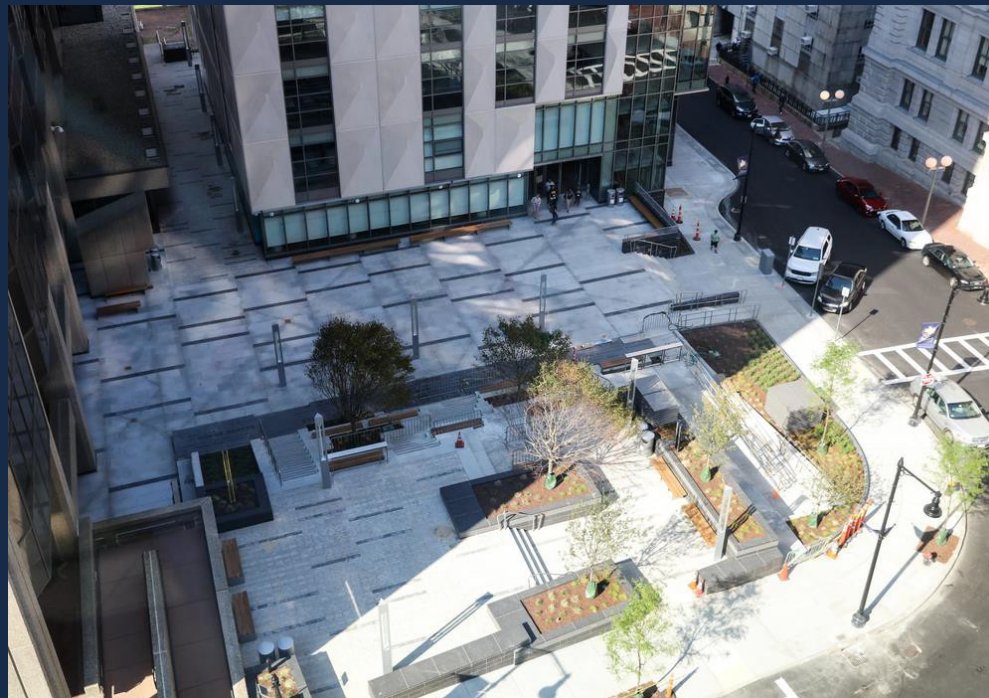

Assembly Area for Residence Hall 10 West St / Modern Theatre

Corner of West St. and Tremont St.

Assembly Area for Residence Hall 10 Somerset St

One Beacon Street, area outside of the classroom space

Assembly Area for One Beacon St

One Beacon Street, area outside of the classroom space

Assembly Area for 20 Somerset St

Roemer Plaza, on the south side of the building, outside the main entrance

Assembly Area for 73 Tremont St

One Beacon Street, area outside of the classroom space