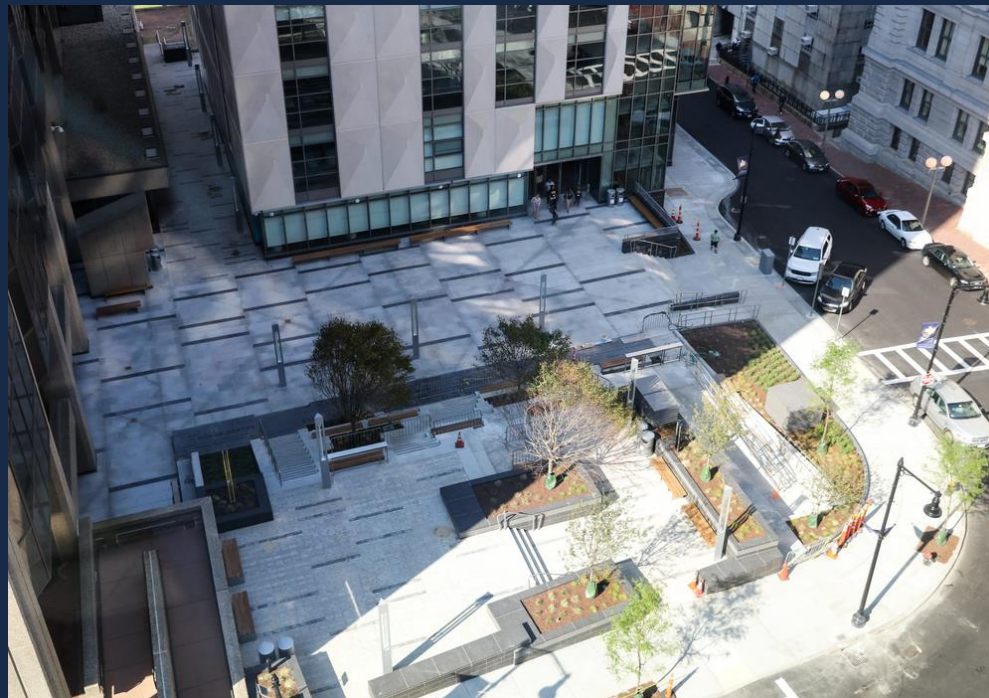

# Assembly Area for Sawyer

---

Roemer Plaza, on the south side of 20 Somerset St,  
outside the main entrance